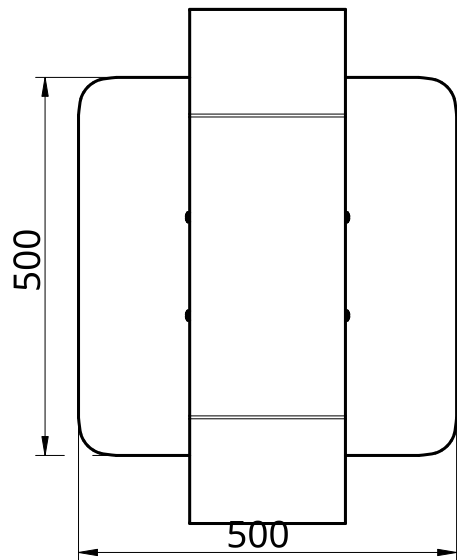

1:16

Item	Quantity	Part number	Description	Material	Mass
1	1	ALX-7446 TOP		Aluminum	2171.2 g
2	1	ALX-7446 BASE		Aluminum	3056.2 g
3	4	DIN 7985-Z SS	PZ Pan head screw M6x1.00 x 8 Stainless Steel	Stainless Steel	4.4 g

<b>ALIXO</b>		TITLE		ALX-7446	
DATE		CUSTOMER			
2023-06-21					
DO NOT SCALE DRAWING		PART NO.		ALX-7446	
UNLESS OTHERWISE SPECIFIED, DIMENSIONS ARE IN MILLIMETERS		SIZE		REV.	
FIRST ANGLE PROJECTION		A4		A	
SCALE		WEIGHT		SHEET	
1:10		5245.1 G		1 of 1	