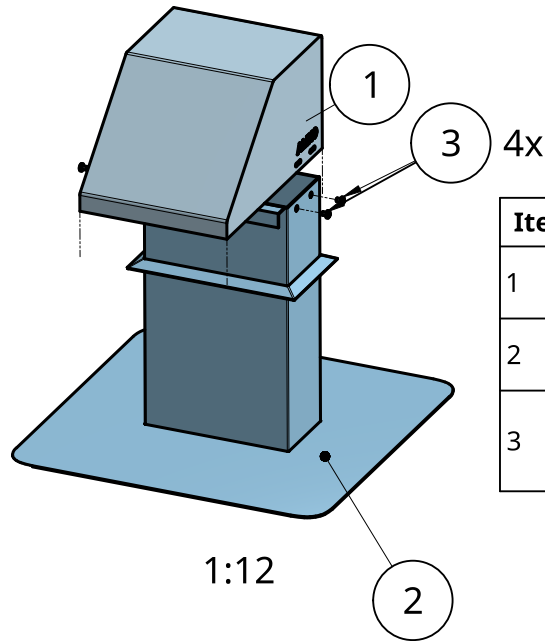

1:12

1:12

| Item | Quantity | Part number | Description | Material | Mass |
|------|----------|---------------|---|-----------------|----------|
| 1 | 1 | ALX-7156 TOP | | Aluminum | 1522.1 g |
| 2 | 1 | ALX-7156 BASE | | Aluminum | 3338.5 g |
| 3 | 4 | DIN 7985-Z SS | PZ Pan head screw M6x1.00 x 8 Stainless Steel | Stainless Steel | 4.4 g |

ALIXO

TITLE ALX-7156

DATE 2023-06-21

CUSTOMER

DO NOT SCALE DRAWING

PART NO. ALX-7156

UNLESS OTHERWISE SPECIFIED, DIMENSIONS ARE IN MILLIMETERS

SIZE A4 DWG NO. REV. A

SCALE 1:10 WEIGHT 4878.3 G SHEET 1 of 1