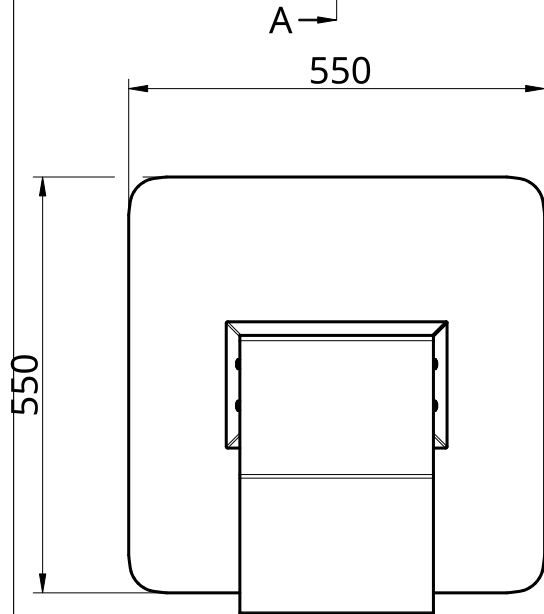

1:12

1:12

| Item | Quantity | Part number | Description | Material | Mass |
|------|----------|---------------|---|-----------------|----------|
| 1 | 1 | ALX-7156 TOP | | Aluminum | 1522.1 g |
| 2 | 1 | ALX-7156 BASE | | Aluminum | 3338.5 g |
| 3 | 4 | DIN 7985-Z SS | PZ Pan head screw M6x1.00 x 8 Stainless Steel | Stainless Steel | 4.4 g |

ALIXO

TITLE ALX-7156

DATE 2023-06-21

CUSTOMER

DO NOT SCALE DRAWING

PART NO. ALX-7156

UNLESS OTHERWISE SPECIFIED, DIMENSIONS ARE IN MILLIMETERS

SIZE A4 DWG NO. REV. A

SCALE 1:10 WEIGHT 4878.3 G SHEET 1 of 1